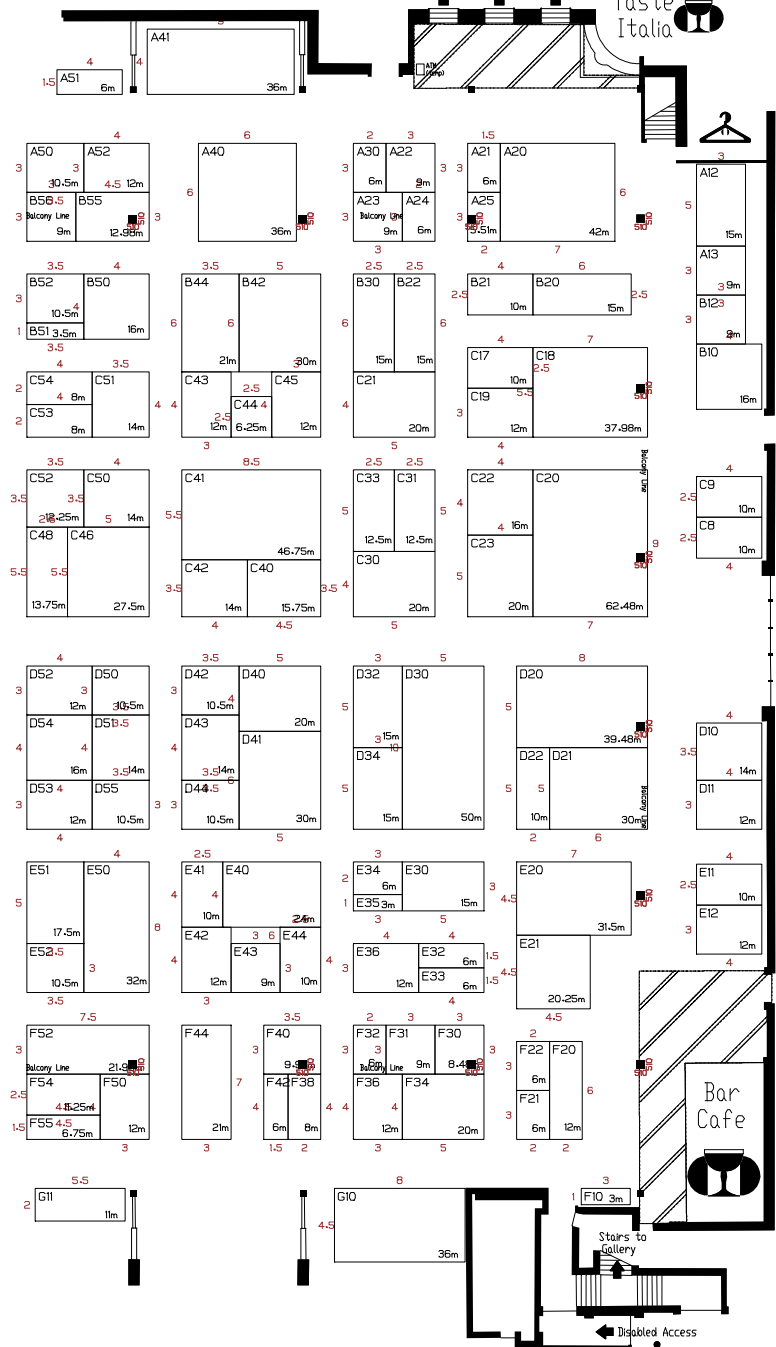

Gate L

Pillar Hall

Taste Italia

Olympia Restaurant

The London Room

Gate B

ROLLER SHUTTER DOOR