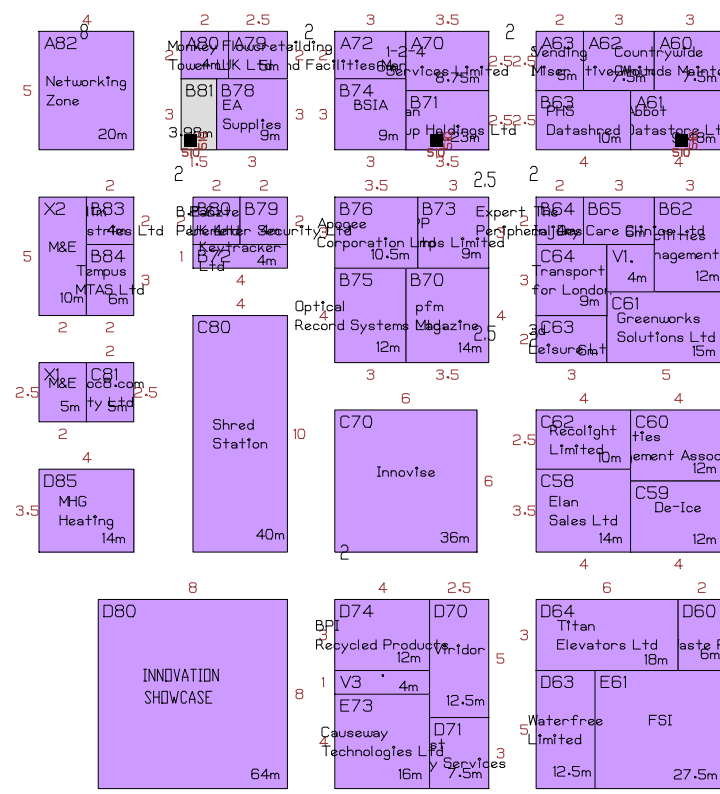

TOTAL WORKPLACE MANAGEMENT

Taste Italia

CROSSOVER TO M&E - THE BUILDING SERVICES EVENT

CROSSOVER TO ENERGY SOLUTIONS EXPO

Grand Hall
Entrance