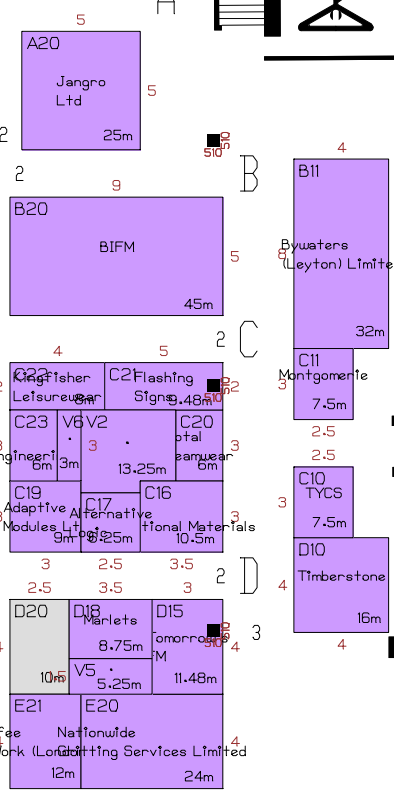

TOTAL WORKPLACE MANAGEMENT

Taste Italia

CROSSOVER TO M&E - THE BUILDING SERVICES EVENT

CROSSOVER TO ENERGY SOLUTIONS EXPO

Grand Hall
Entrance