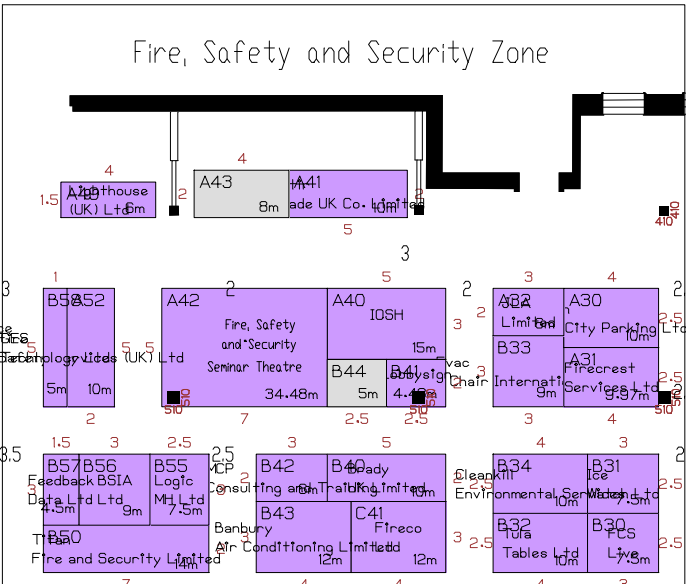

TOTAL WORKPLACE MANAGEMENT

Taste Italia

CROSSOVER TO M&E - THE BUILDING SERVICES EVENT

CROSSOVER TO ENERGY SOLUTIONS EXPO

Grand Hall
Entrance