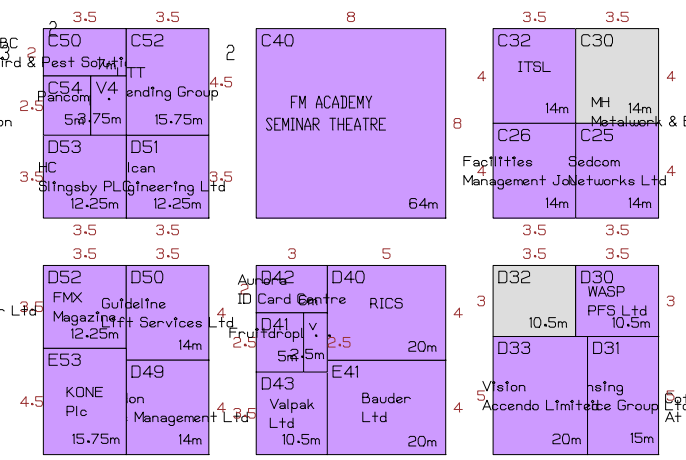

TOTAL WORKPLACE MANAGEMENT

Taste Italia

CROSSOVER TO M&E - THE BUILDING SERVICES EVENT

CROSSOVER TO ENERGY SOLUTIONS EXPO

Grand Hall
Entrance